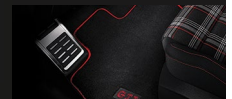

Floor mats with red piping